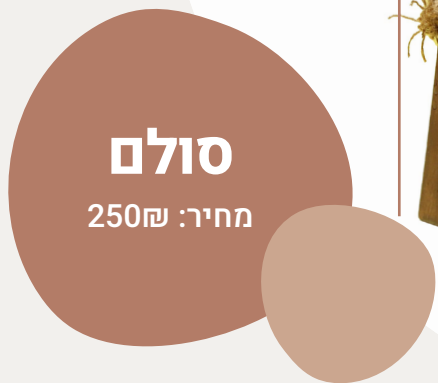

The background features a central brown circle containing the text. Surrounding this circle are delicate line-art illustrations of flowers and leaves. The overall design is accented with soft, wavy shapes in shades of brown and beige, and clusters of small black dots scattered across the white space.

מריצה

מחיר: ש200

נסא
מחיר: 150 ש"ח

ערסל

מחיר: 250 ש"ח

סולם
מחיר: 250 ש"ח

34 ס"מ

61 ס"מ