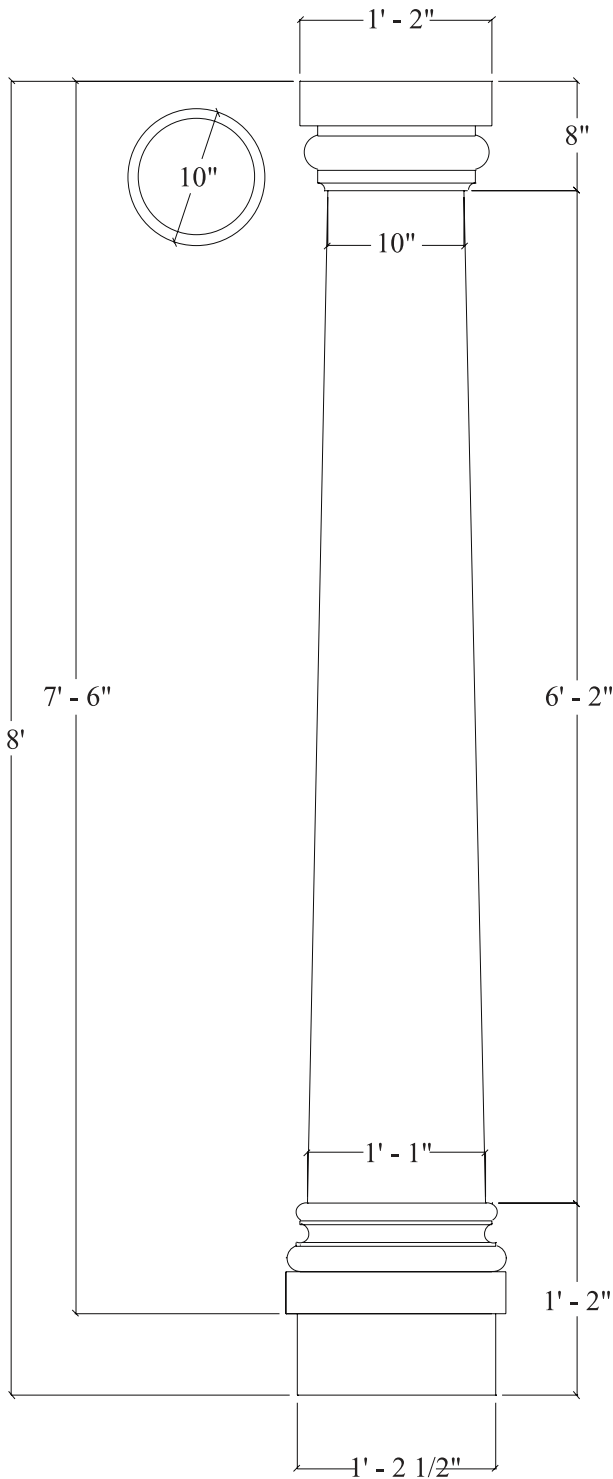

Columns

HYDE PARK

HYDE PARK FINE ART OF MOULDINGS, INC.

CL716