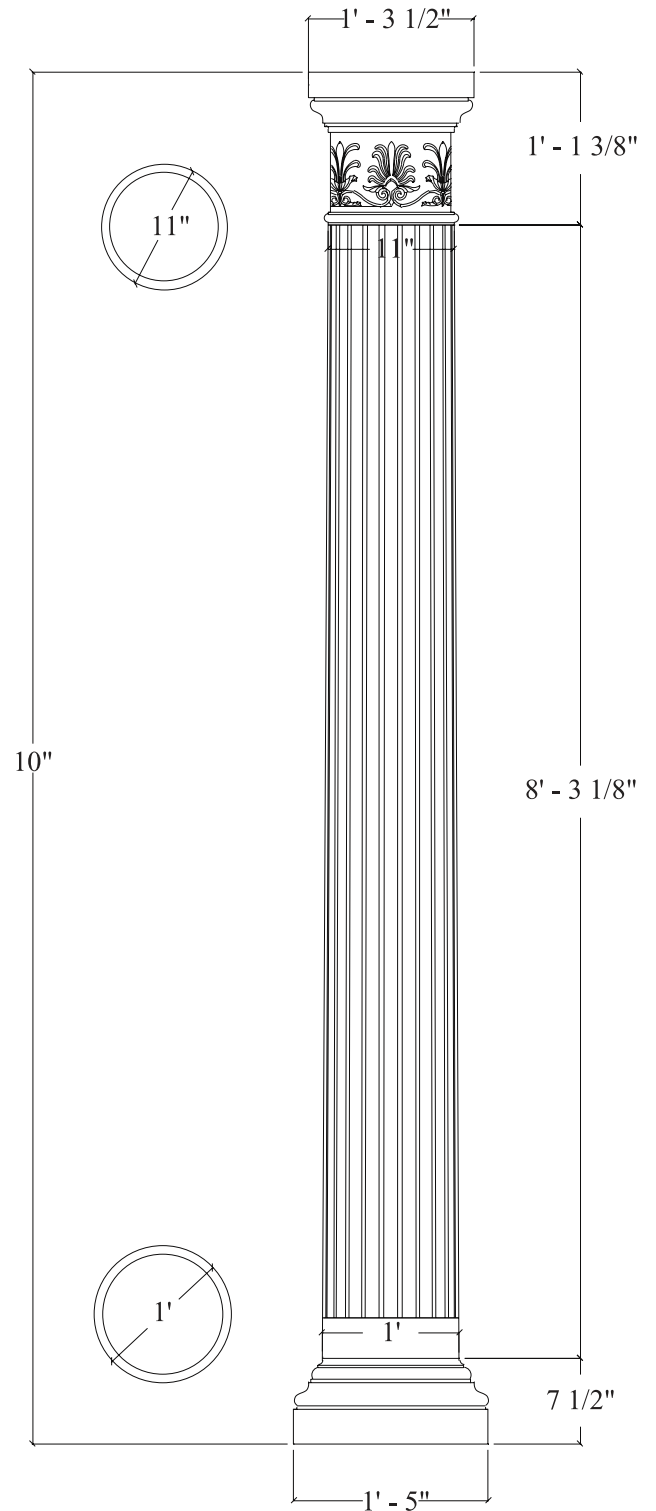

A: 72" B: 8 1/2" C: 6 1/2" D: 18" E: 23" F: 2" G: 4"

Columns

HYDE PARK

HYDE PARK FINE ART OF MOULDINGS, INC.

CL712

CL713

A: 57 1/4" B: 9 1/4" C: 8 3/4" E: 2" F: 9 1/2"

CL714