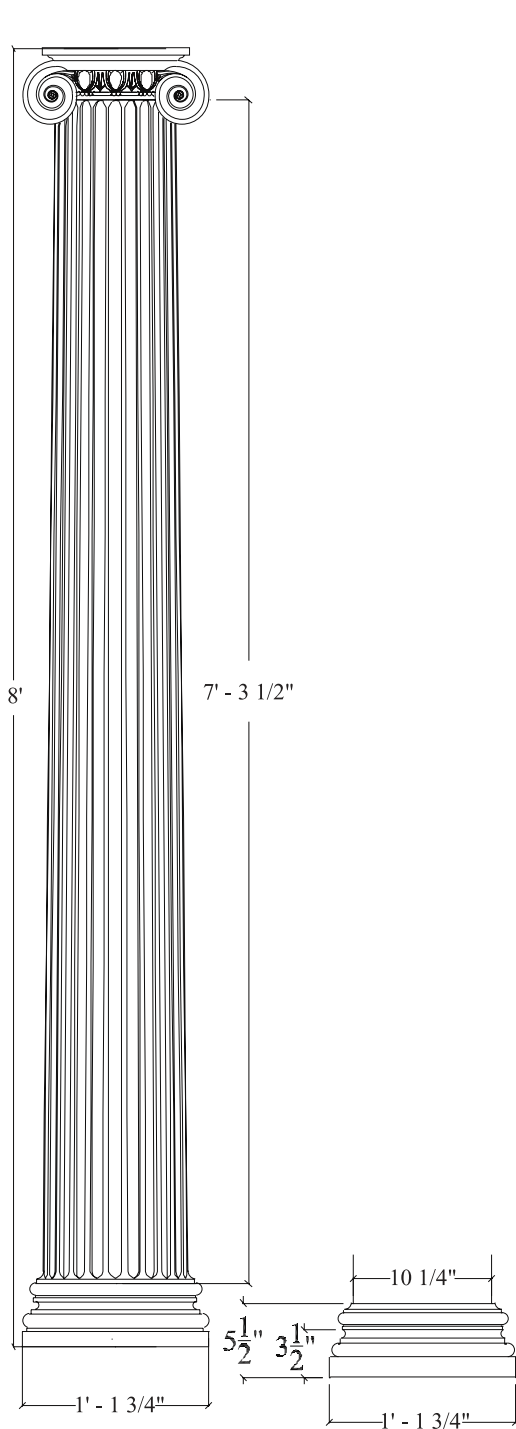

CL720

CL722