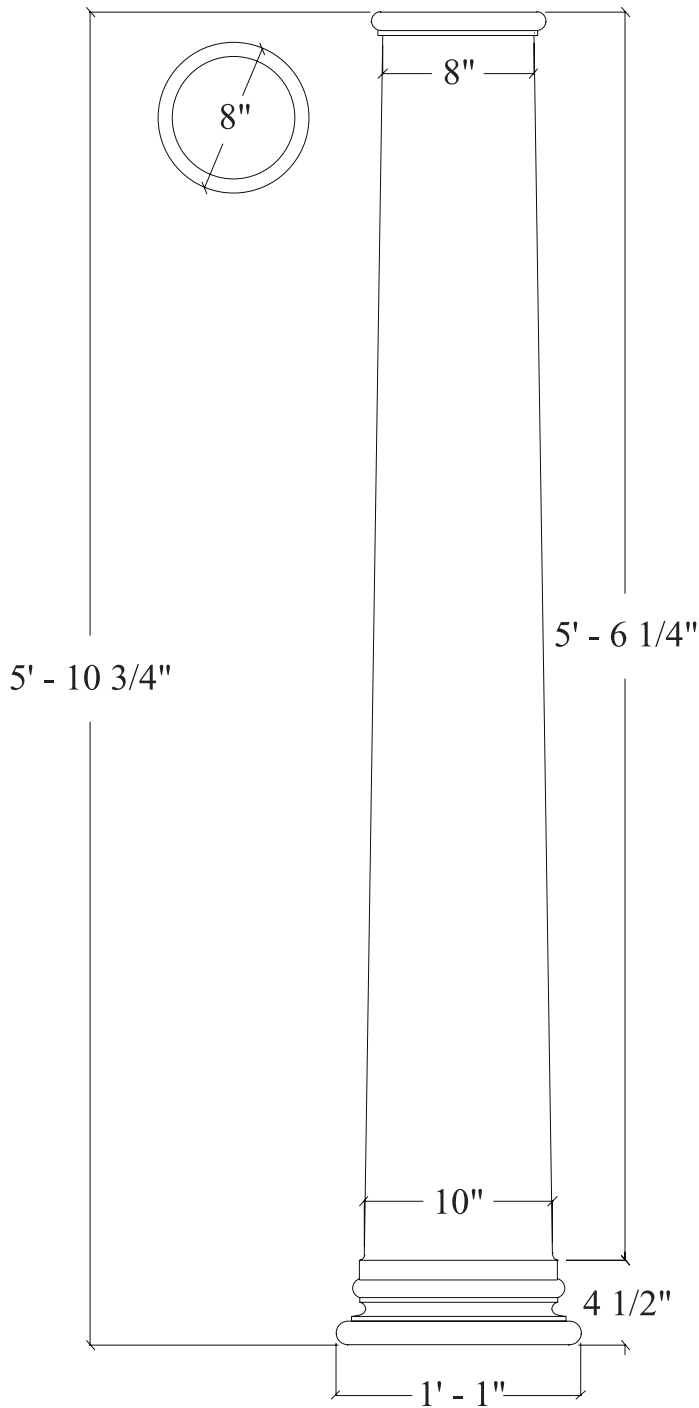

A: 72" B: 8 1/2" C: 6 1/2" D: 18" E: 23" F: 2" G: 4"

Columns

HYDE PARK

HYDE PARK FINE ART OF MOULDINGS, INC.

CL712

CL713

A: 57 1/4" B: 9 1/4" C: 8 3/4" E: 2" F: 9 1/2"

CL714