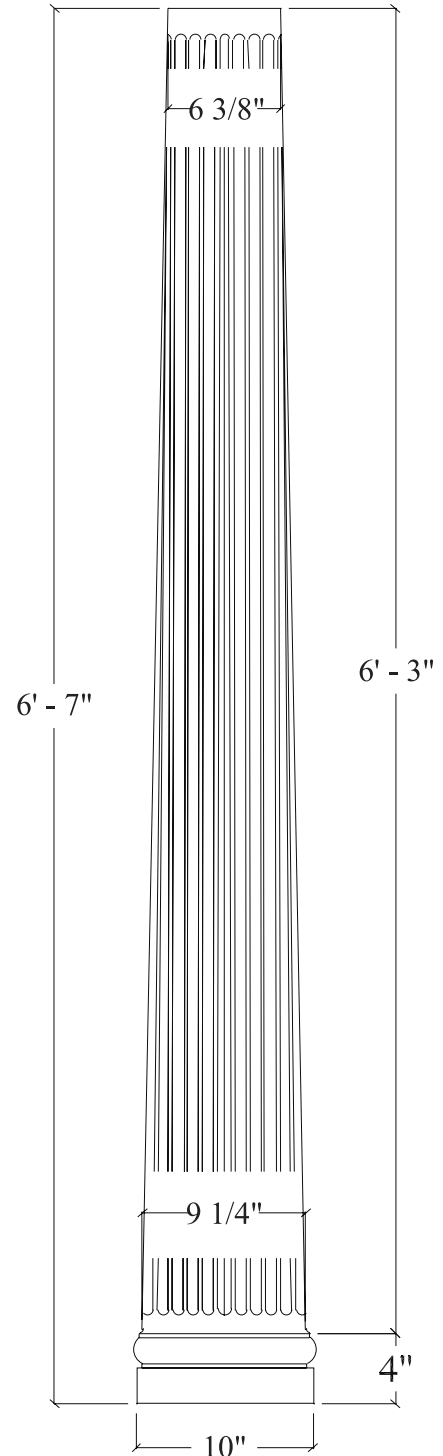

CL725

CL727