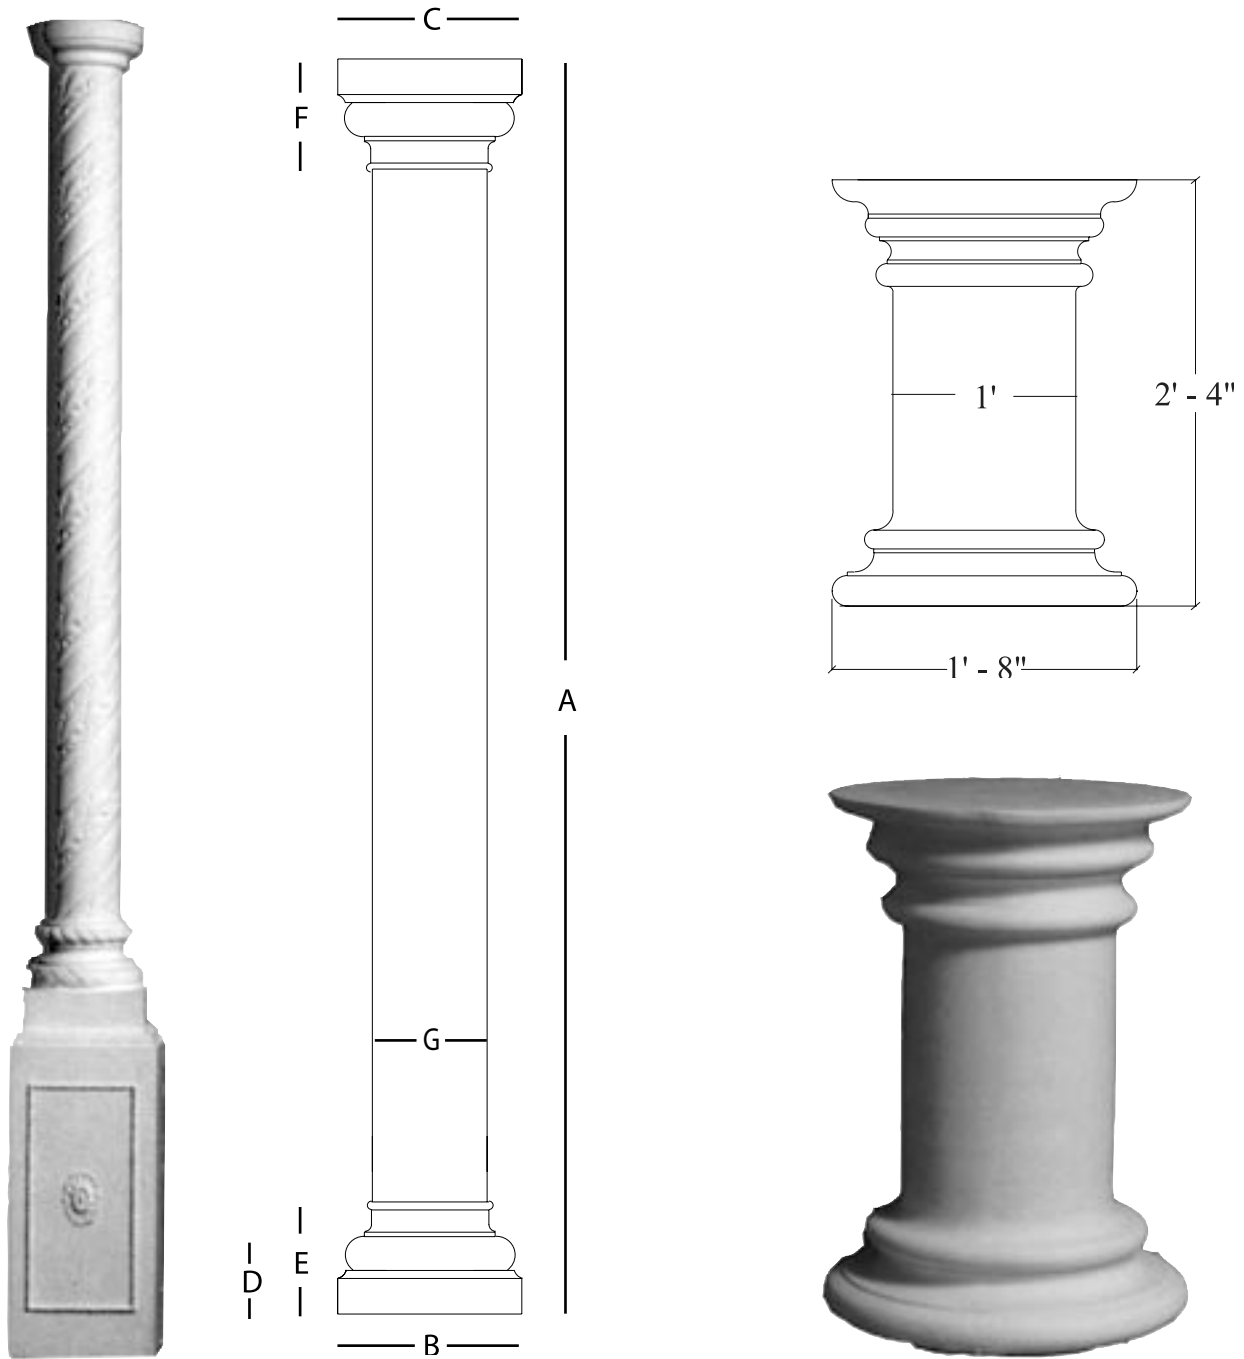

CL709

CL710

CL711

A: 72" B: 8 1/2" C: 6 1/2" D: 18" E: 23" F: 2" G: 4"