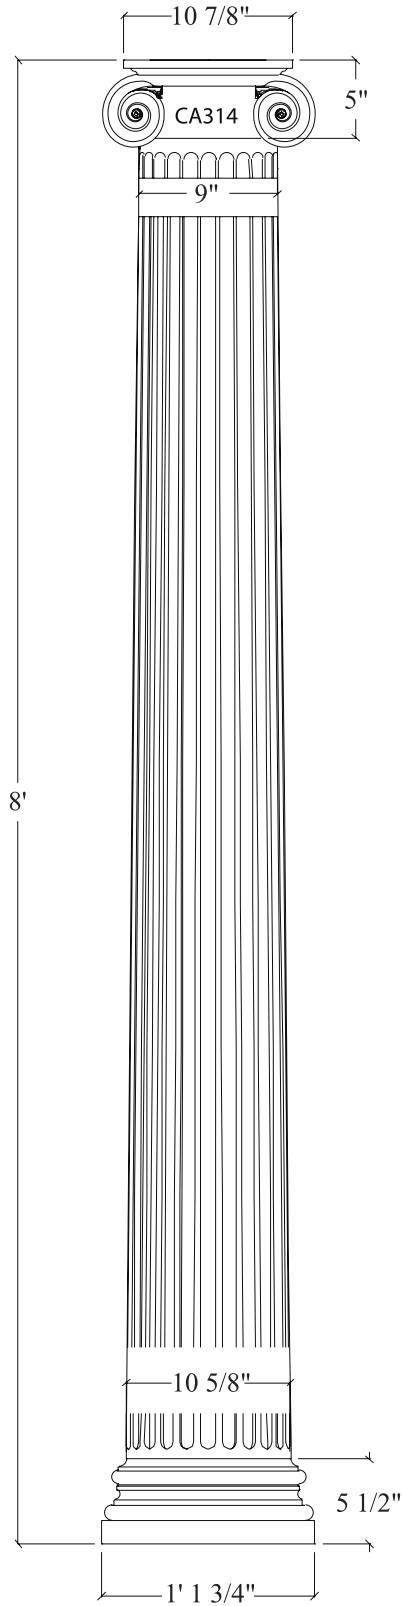

Columns

HYDE PARK

HYDE PARK FINE ART OF MOULDINGS, INC.